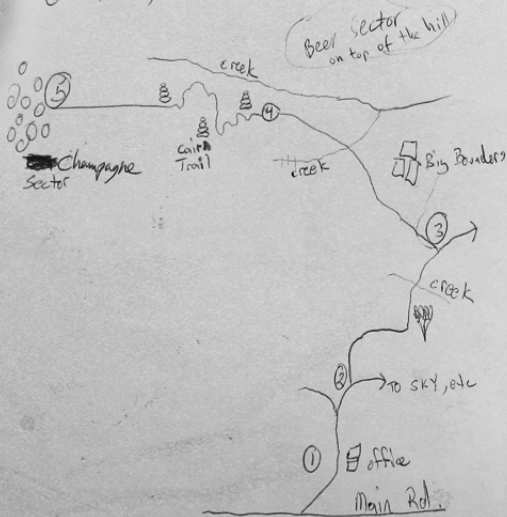

The Champagne Sector: Kline fontaine

Discovered: Walle H. 2008

Developed: 2009

Hiking Directions from Kline fontaine:

- ① start 0:00 min
- ② Fork L 5 min
- ③ Fork L 15 min
- ④ Road ends 25 min
- ⑤ Up Hill, across plateau 45 min

Cliff Face